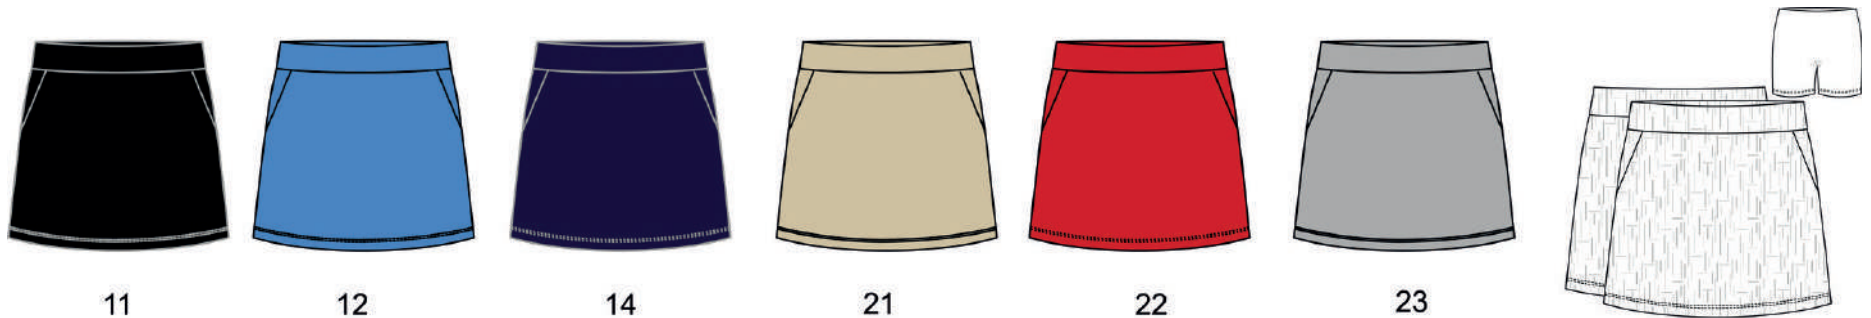

22

#26701 & #26709

EMILY #26331 0-20 84.99\$

Pewter (P1) Amore (P2) Sahara (P3) Geo (P4) Flora (P5) Daiquiri (P6) Breeze (P7) Daisy (P8)

Prisma (P9) Leaf (P10) Mistral (P11) 11 12 14 22

SYLVIE TISSÉ / WOVEN STRETCH #26330 0-20 84.99\$